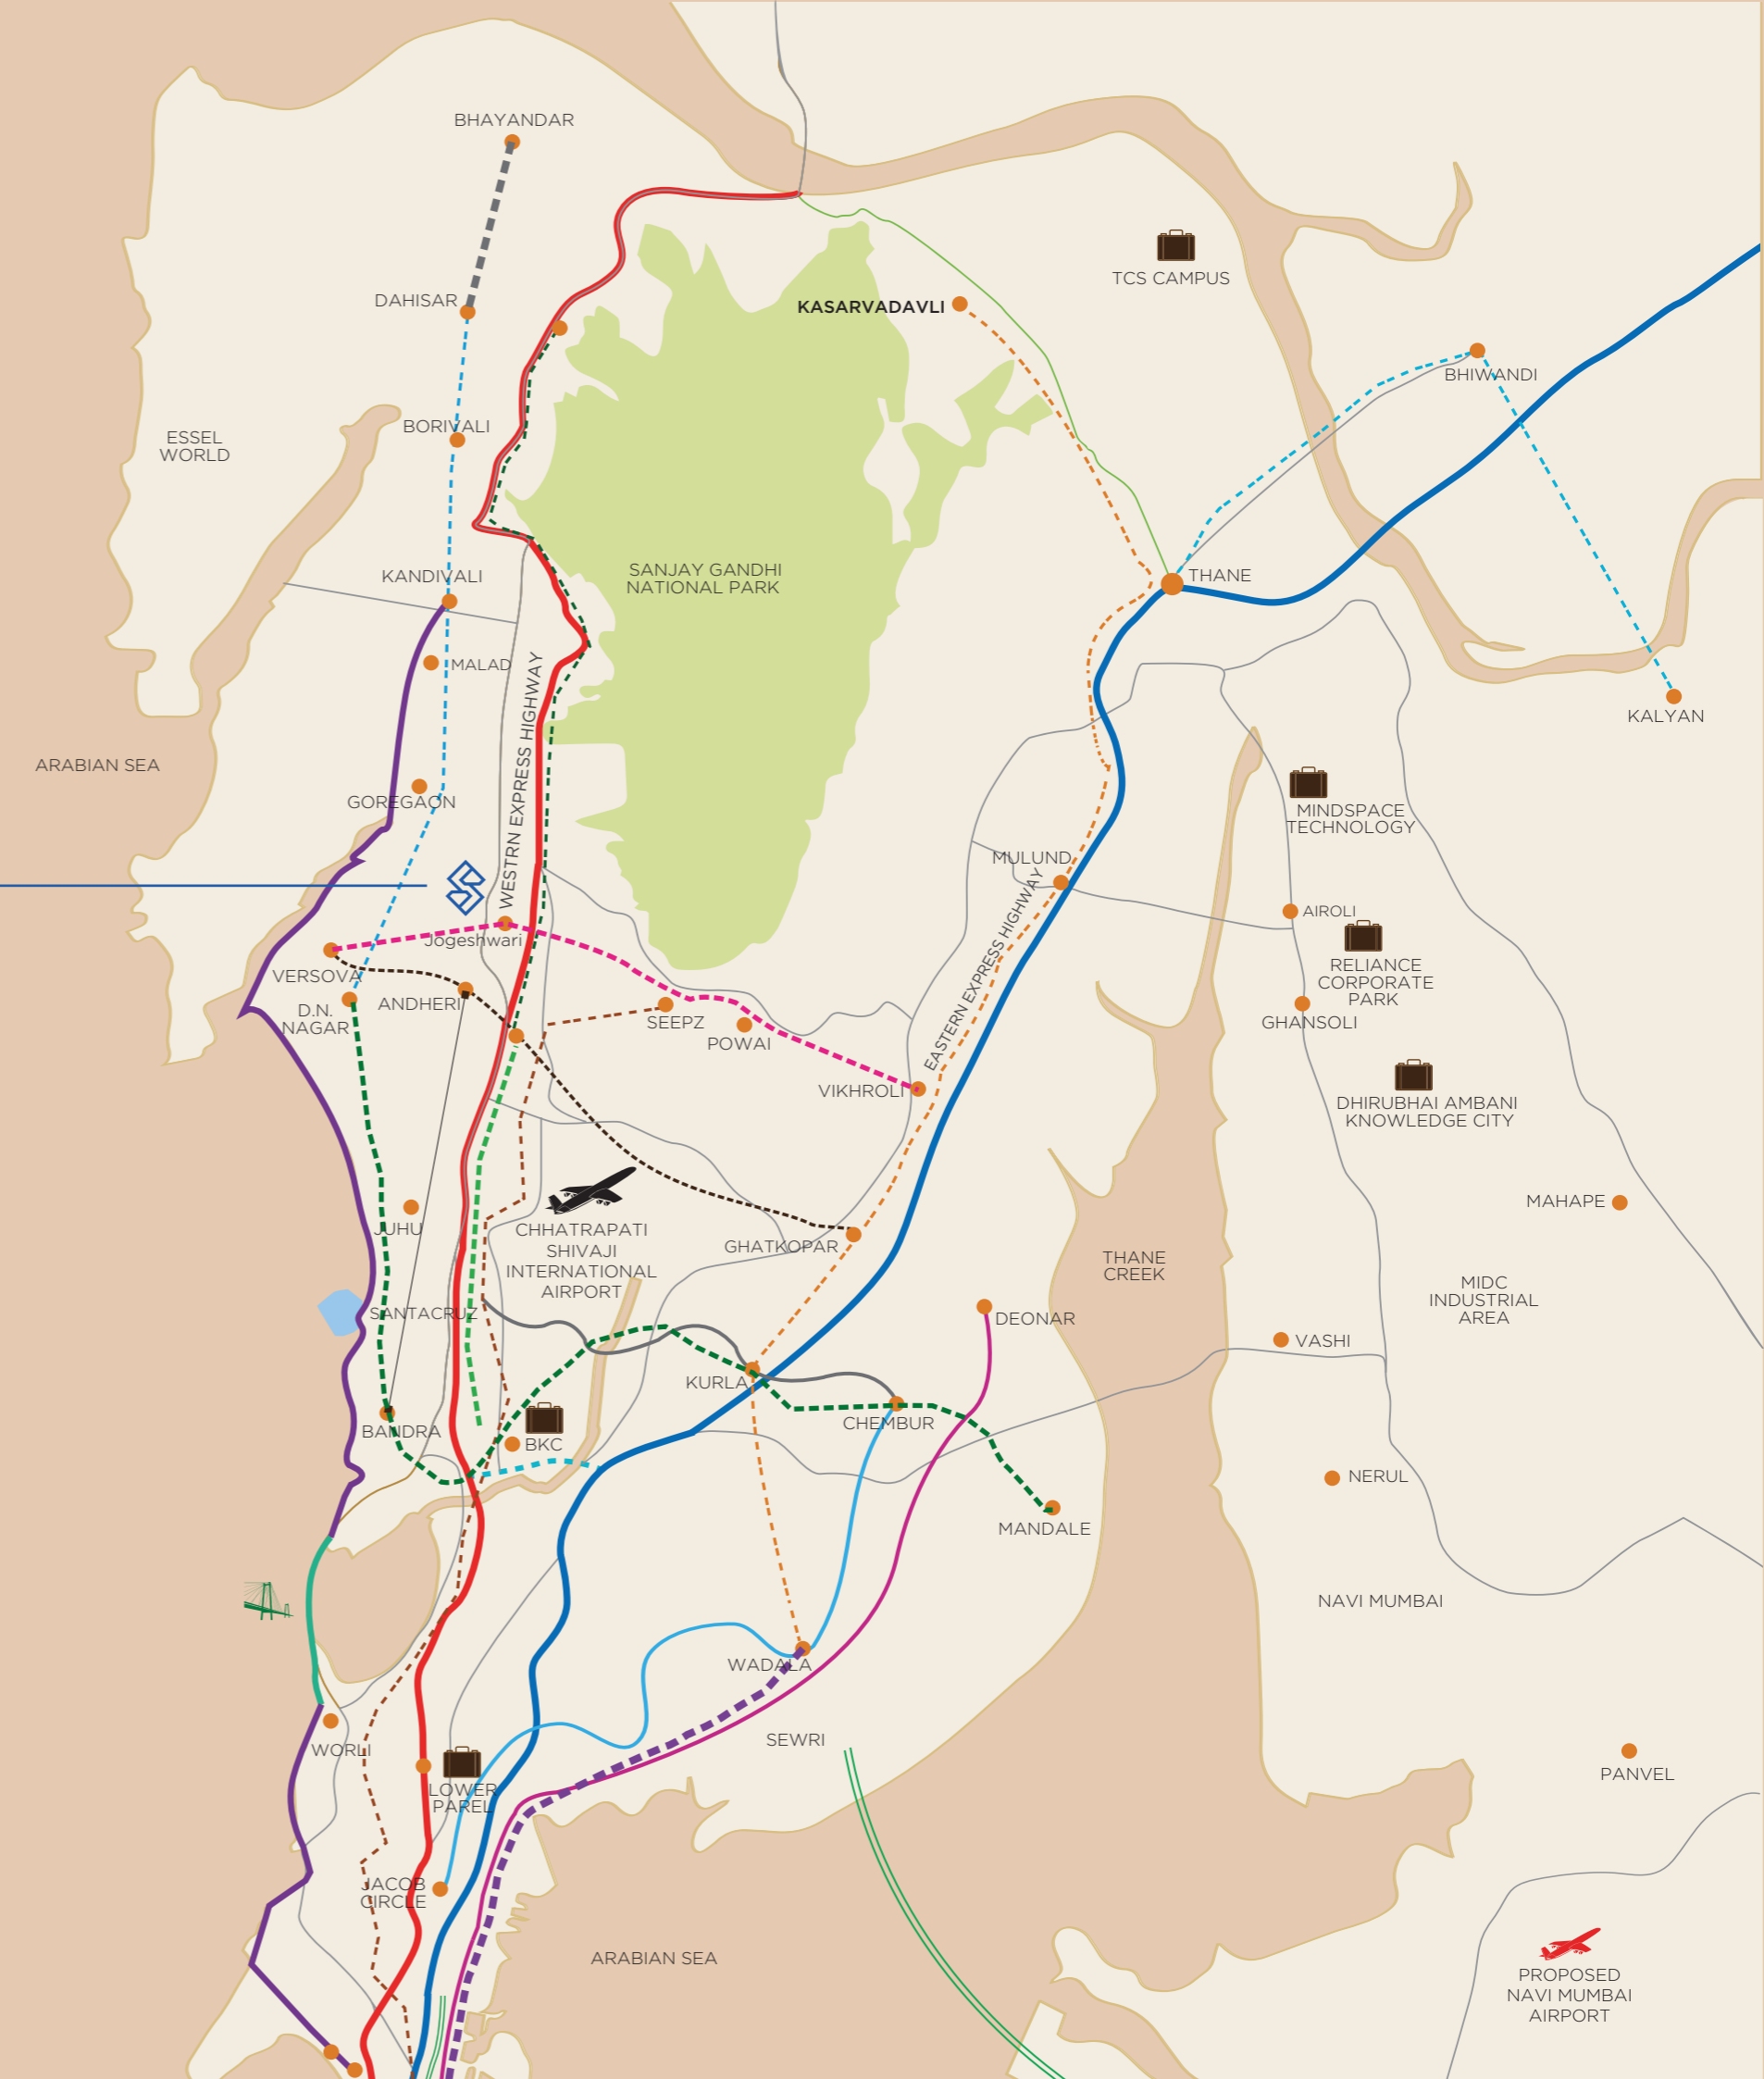

#CommunityLiving

Map Location

-  Airport
 -  Eastern Express Highway
 -  Western Express Highway
 -  Ghodbunder Road
 -  Chembur-Jacob Circle Monorail Line
 -  Santacruz-Chembur Link Road
 -  Eastern Freeway
 -  Mumbai Coastal Road
 -  Bandra-Worli Sea Link
 -  Business Hub
 -  Ghatkopar-Versova Metro Line 1
 -  DN Nagar-Dahisar Metro Line 2A
 -  Andheri (E)-Dahisar (E) Metro Line 7
- PROPOSED INFRASTRUCTURE**
-  DN Nagar-Bandra-Mandale Metro Line 2B
 -  Colaba-Bandra-Seepz Metro Line 3
 -  Wadala-Ghatkopar-Thane Metro Line 4
 -  Thane-Bhiwandi-Kalyan Metro Line 5
 -  Swami Samarth Nagar-Jogeshwari-Vikhroli Metro Line 6
 -  Wadala-GPO (CST) Metro Line 8
 -  Andheri (E)-Bandra (E) Metro Line 9
 -  Dahisar (E)-Mira Bhayander Metro Line 10
 -  Mumbai Trans Harbour Link (Sewri-Nhava Sheva)
 -  Navi Mumbai Airport