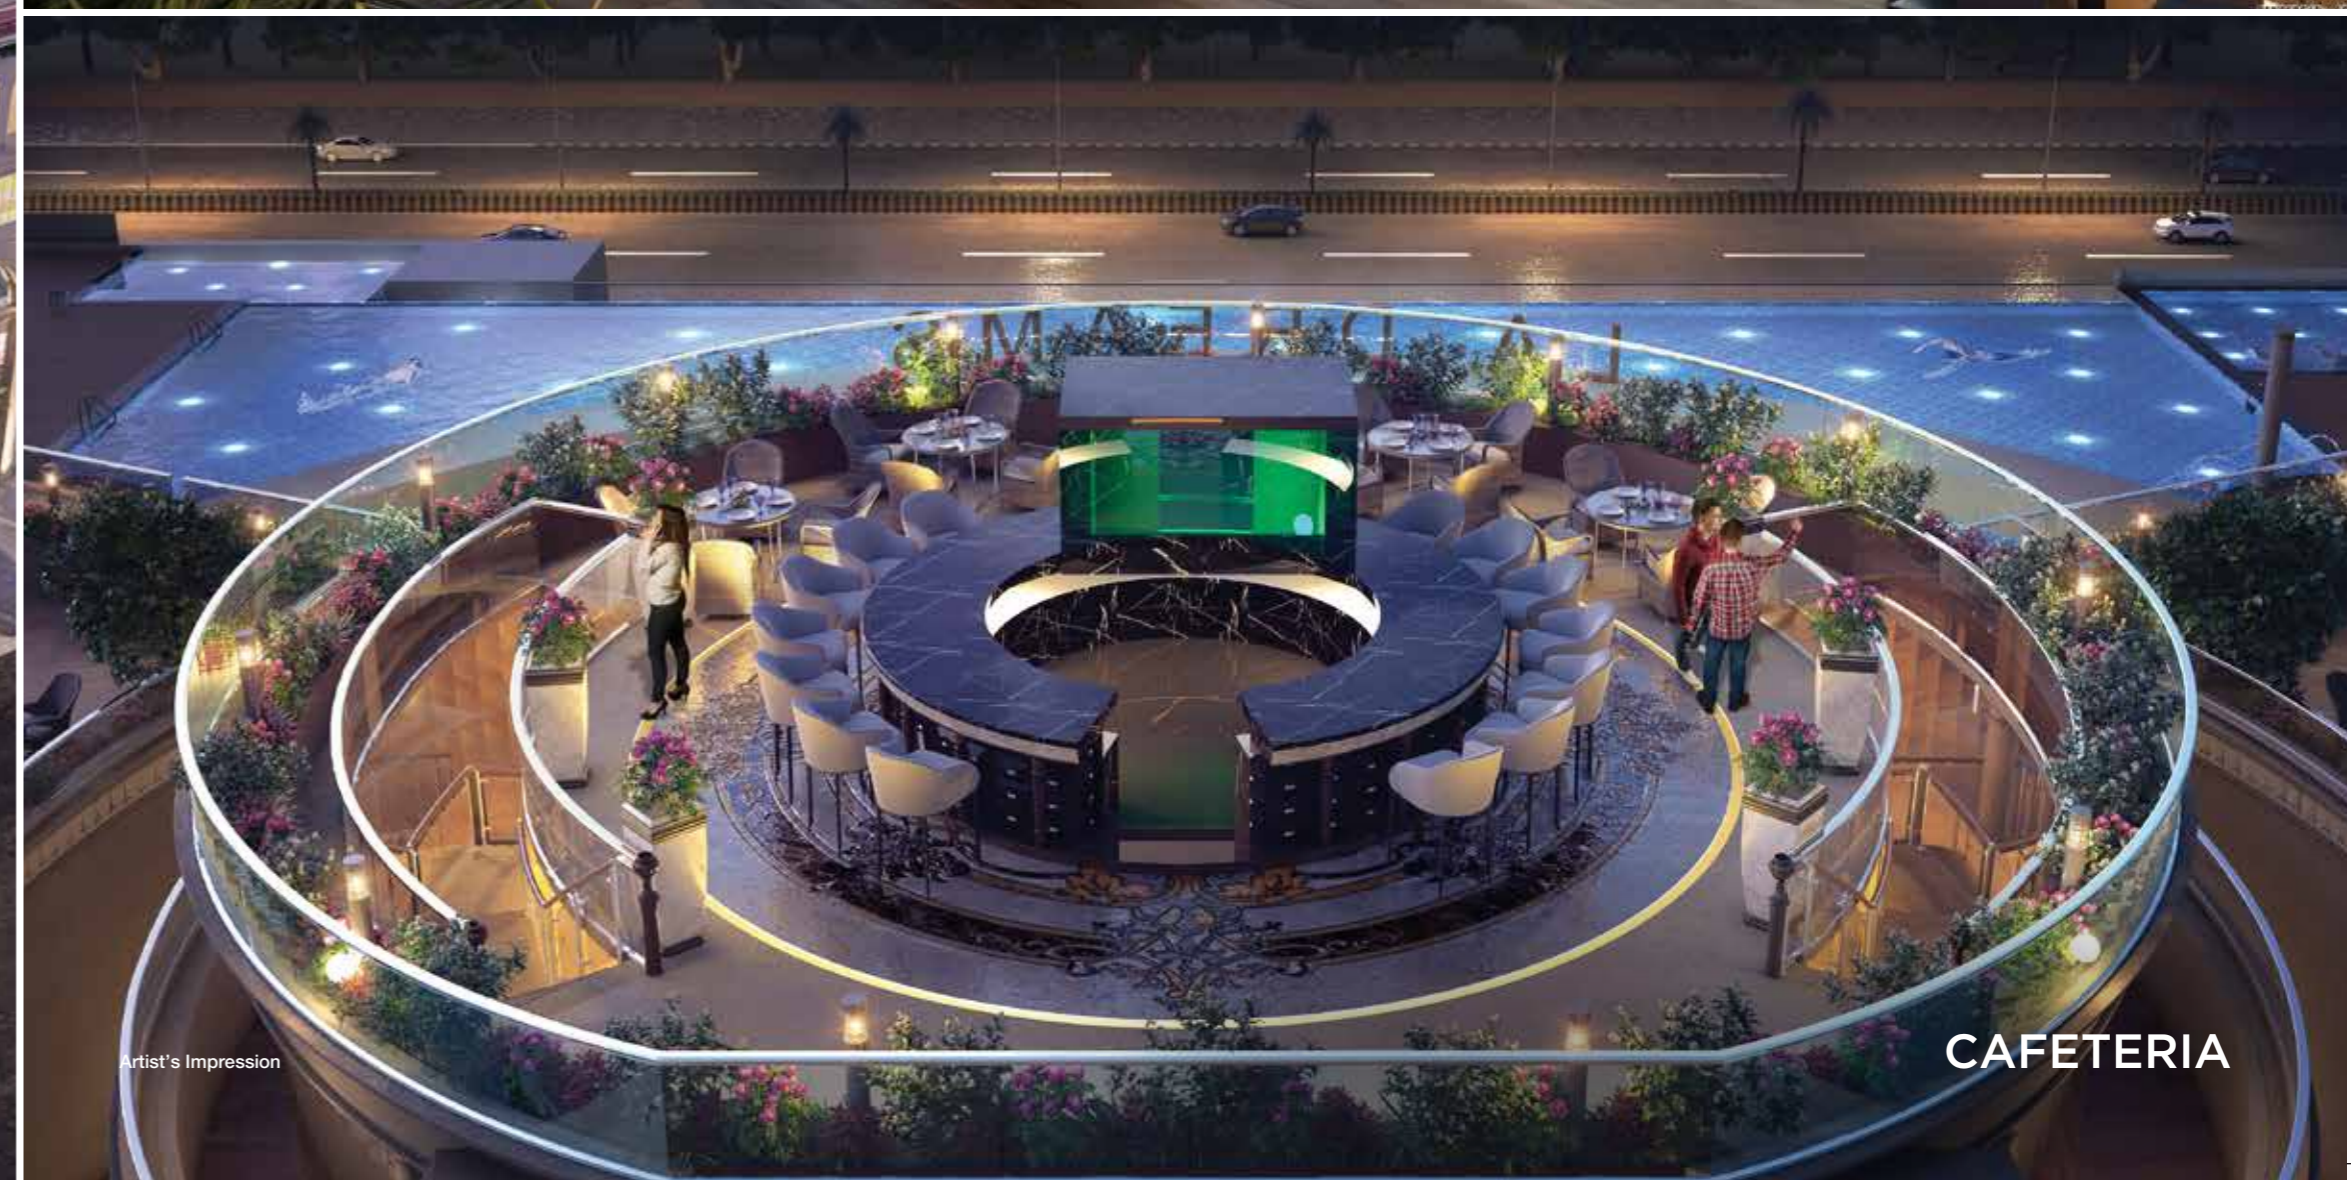

## Zen World Landscape & Leisure Zones

- Designer Fountain
- Landscaped Garden with Water Bodies
- Exclusive Open-air Chess Play Area
- Designer Pergolas and Gazebos for Relaxation
- Senior Citizen Chit-chat Zone with Sit-outs
- Pets Park with Play Equipment
- Miyawaki Forest

## Euphoria World Entertainment & Social Life Zones

- Kids Splash Pad with Water Play Station
- Open-air Celebration Lawn
- Amphitheatre with Performance Stage
- Well-equipped Kids Play Area with Rubber Flooring
- Peaceful Saibaba & Lord Ganesha Temple
- Skating Rink
- Musical Pavilion
- 3 Level Clubhouse with Open-air Cafeteria

## La Dreams Club Exquisite Clubhouse

- Well-equipped Fitness Centre
- Big Banquet Hall for Celebrations
- Indoor Games Arena
- Private Theatre for Movies and Live Sports
- Spa with Steam, Sauna & Jacuzzi
- Indoor Badminton Court
- Air-conditioned Squash Court
- Well-equipped Karaoke Studio
- Simulator Golf Play Zone
- Health Zone for Zumba & Aerobics
- Well-stocked Library & Reading Zone

**A WORLD OF SHEER EXTRAVAGANCE**  
CLUBHOUSE WITH POOL

LA DREAMS

PODIUM VIEW - LA DREAMS CLUB

Artist's Impression

Artist's Impression

SKY SIT-OUTS

Artist's Impression

CAFETERIA