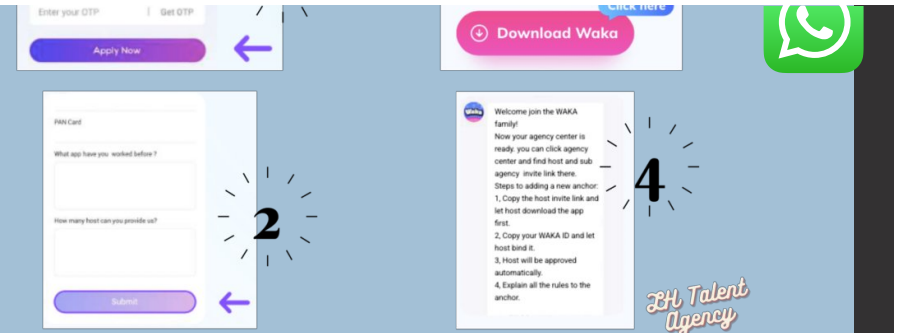

1. Click on the given link: <http://video.girlsimm.com>
2. Scroll down and bind your mobile number.
3. Fill all required details
4. **Download waka app** and login using same mobile no.
5. Share your agency ID with us on WhatsApp
  +918448877709
6. We will review your application and approve within 24 hours OR someone from our team will contact you to verify.

Waka Anchor Recruitment Guidelines:

- **Beautiful & Young Girls**
  Agencies can recruit girls between 18-35 age with good looks.
- **Only One Account Per Host**
  Please confirm with your hosts if they are already official host with Waka. In case of finding more than one account of one host, all income will be ceased and accounts will get ban immediately.
- **No Offline Transaction**
- **Girls are not allowed to make any offline money transaction with users.**
- **Girls are strictly not allowed to share personal details with waka users.**
- **Hosts should start communication with callers, not allowed to ignore users.**
- **Hosts should take care of camera frame: no men, children and pets are allowed on screen.**
- **Hosts can't display nudes and semi nude videos on public streams on waka app.**