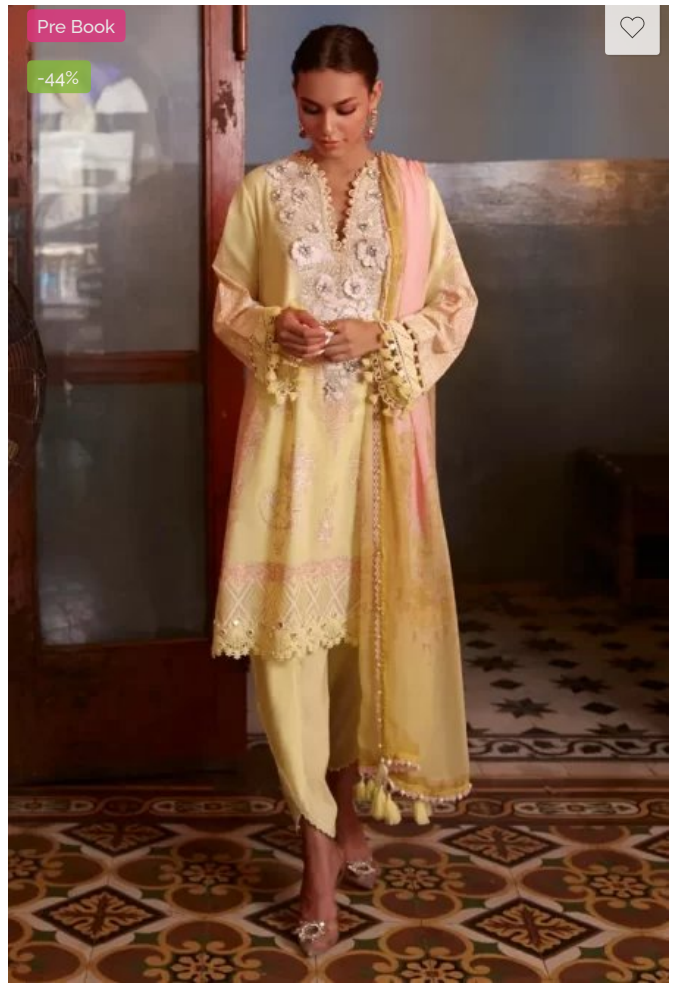

Pre Book

-44%

Sana Safinaz | Muzlin Vol. III | Badi Eid | 2022 | 1...
₹7,800.00 ₹4,400.00

Add to cart